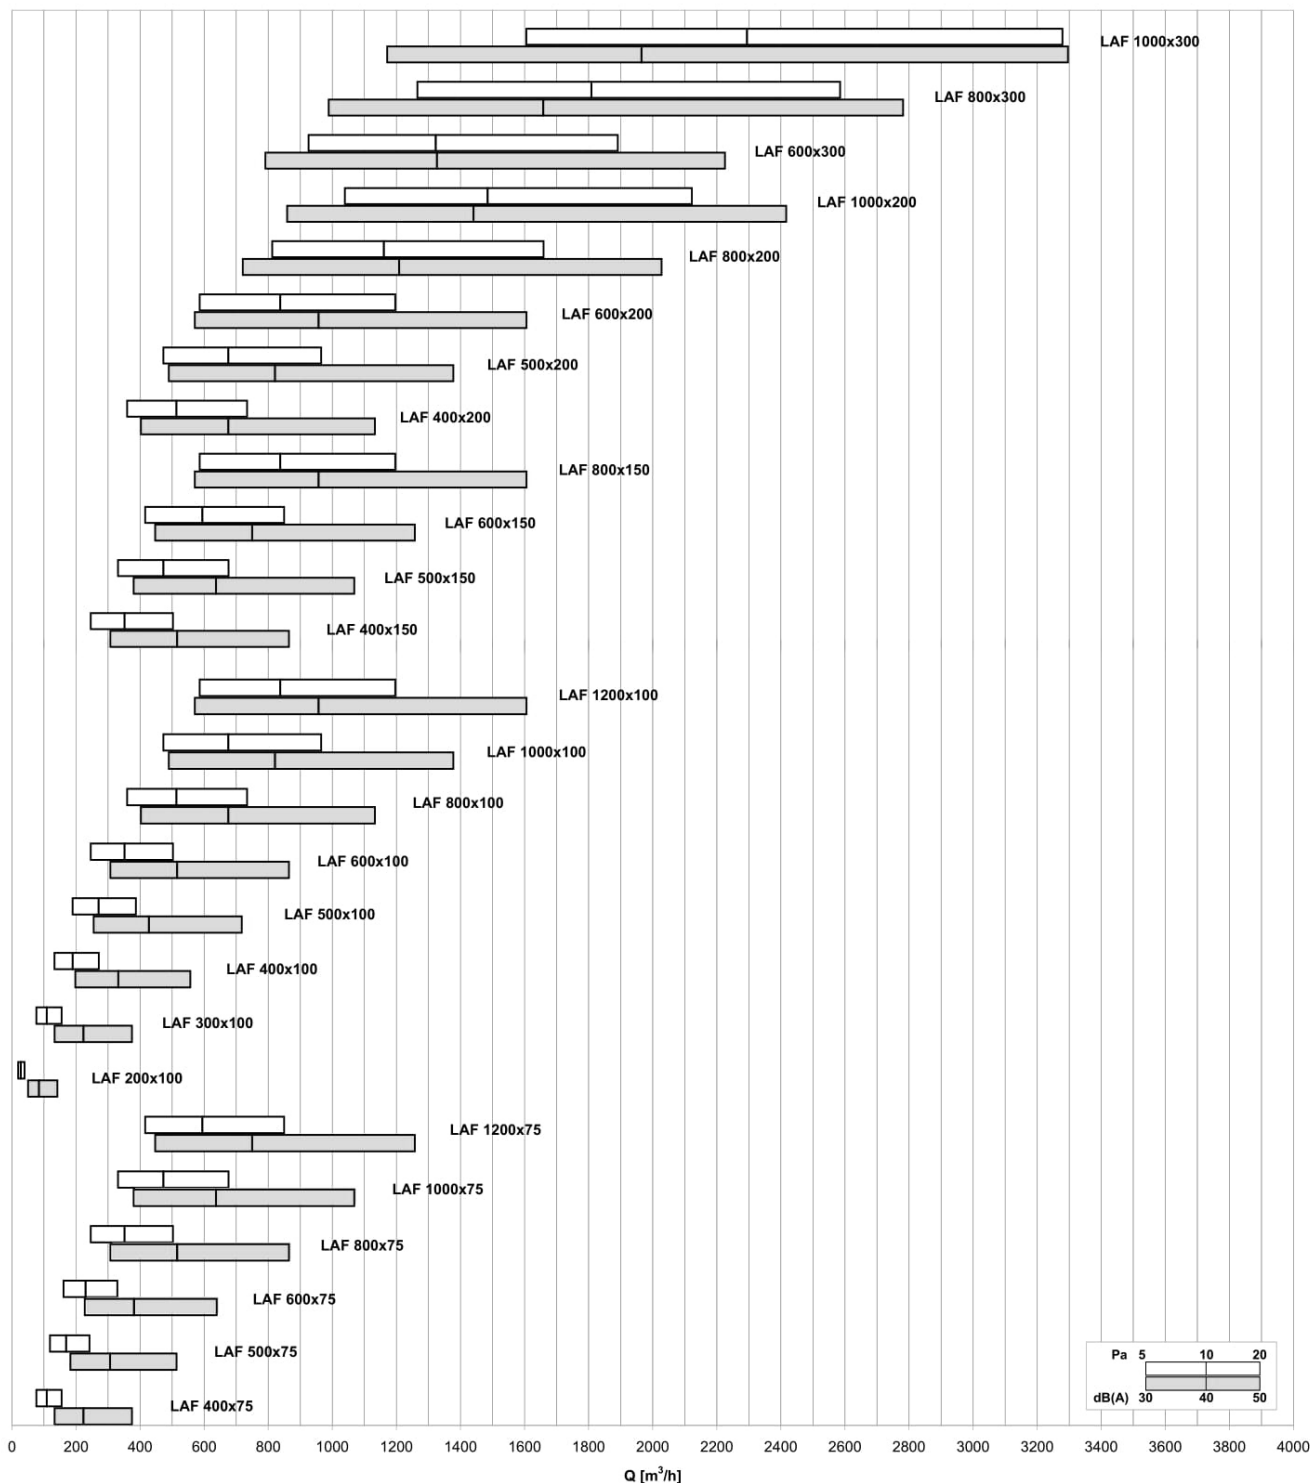

LAF-TT 10/15

SC

CT

10

15

PROFILI ALETTE / BAR PROFILE

LAF/LAF-TT

DIAGRAMMA SCELTA RAPIDA / QUICK SELECTION DIAGRAM