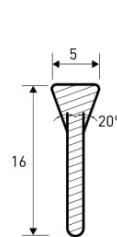

LAF-TT 10: Bocchetta a barre orizzontali fisse a deflessione 0°

LAF-TT 15: Bocchetta a barre orizzontali fisse a deflessione 15°

Prezzo €

Dimensioni BxH (mm)	LAF-TT 10	LAF-TT 15	SC serranda	CT controtelaio	Dimensioni BxH (mm)	LAF-TT 10	LAF-TT 15	SC serranda	CT controtelaio
400x75					400x150				
500x75					500x150				
600x75					600x150				
800x75					800x150				
1000x75					1000x150				
1200x75					1200x150				
200x100					300x200				
300x100					400x200				
400x100					500x200				
500x100					600x200				
600x100					800x200				
800x100					1000x200				
1000x100					1200x200				
1200x100					400x300				
400x125					500x300				
500x125					600x300				
600x125					800x300				
800x125					1000x300				
1000x125					1200x300				
1200x125					1000x400				
300x150					1200x400				

LAF-TT 10/15

SC

CT

10

15

PROFILI ALETTE / BAR PROFILE

LAF/LAF-TT

DIAGRAMMA SCELTA RAPIDA / QUICK SELECTION DIAGRAM