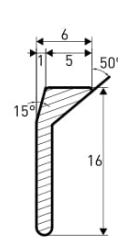

LAF-TT 10: Bocchetta a barre orizzontali fisse a deflessione 0°

LAF-TT 15: Bocchetta a barre orizzontali fisse a deflessione 15°

Prezzo €

Dimensioni BxH (mm)	LAF-TT 10	LAF-TT 15	SC serranda	CT controtelaio	Dimensioni BxH (mm)	LAF-TT 10	LAF-TT 15	SC serranda	CT controtelaio
400x75					400x150				
500x75					500x150				
600x75					600x150				
800x75					800x150				
1000x75					1000x150				
1200x75					1200x150				
200x100					300x200				
300x100					400x200				
400x100					500x200				
500x100					600x200				
600x100					800x200				
800x100					1000x200				
1000x100					1200x200				
1200x100					400x300				
400x125					500x300				
500x125					600x300				
600x125					800x300				
800x125					1000x300				
1000x125					1200x300				
1200x125					1000x400				
300x150					1200x400				

LAF-TT 10/15

SC

CT

10

15

PROFILI ALETTE / BAR PROFILE

LAF/LAF-TT

DIAGRAMMA SCELTA RAPIDA / QUICK SELECTION DIAGRAM